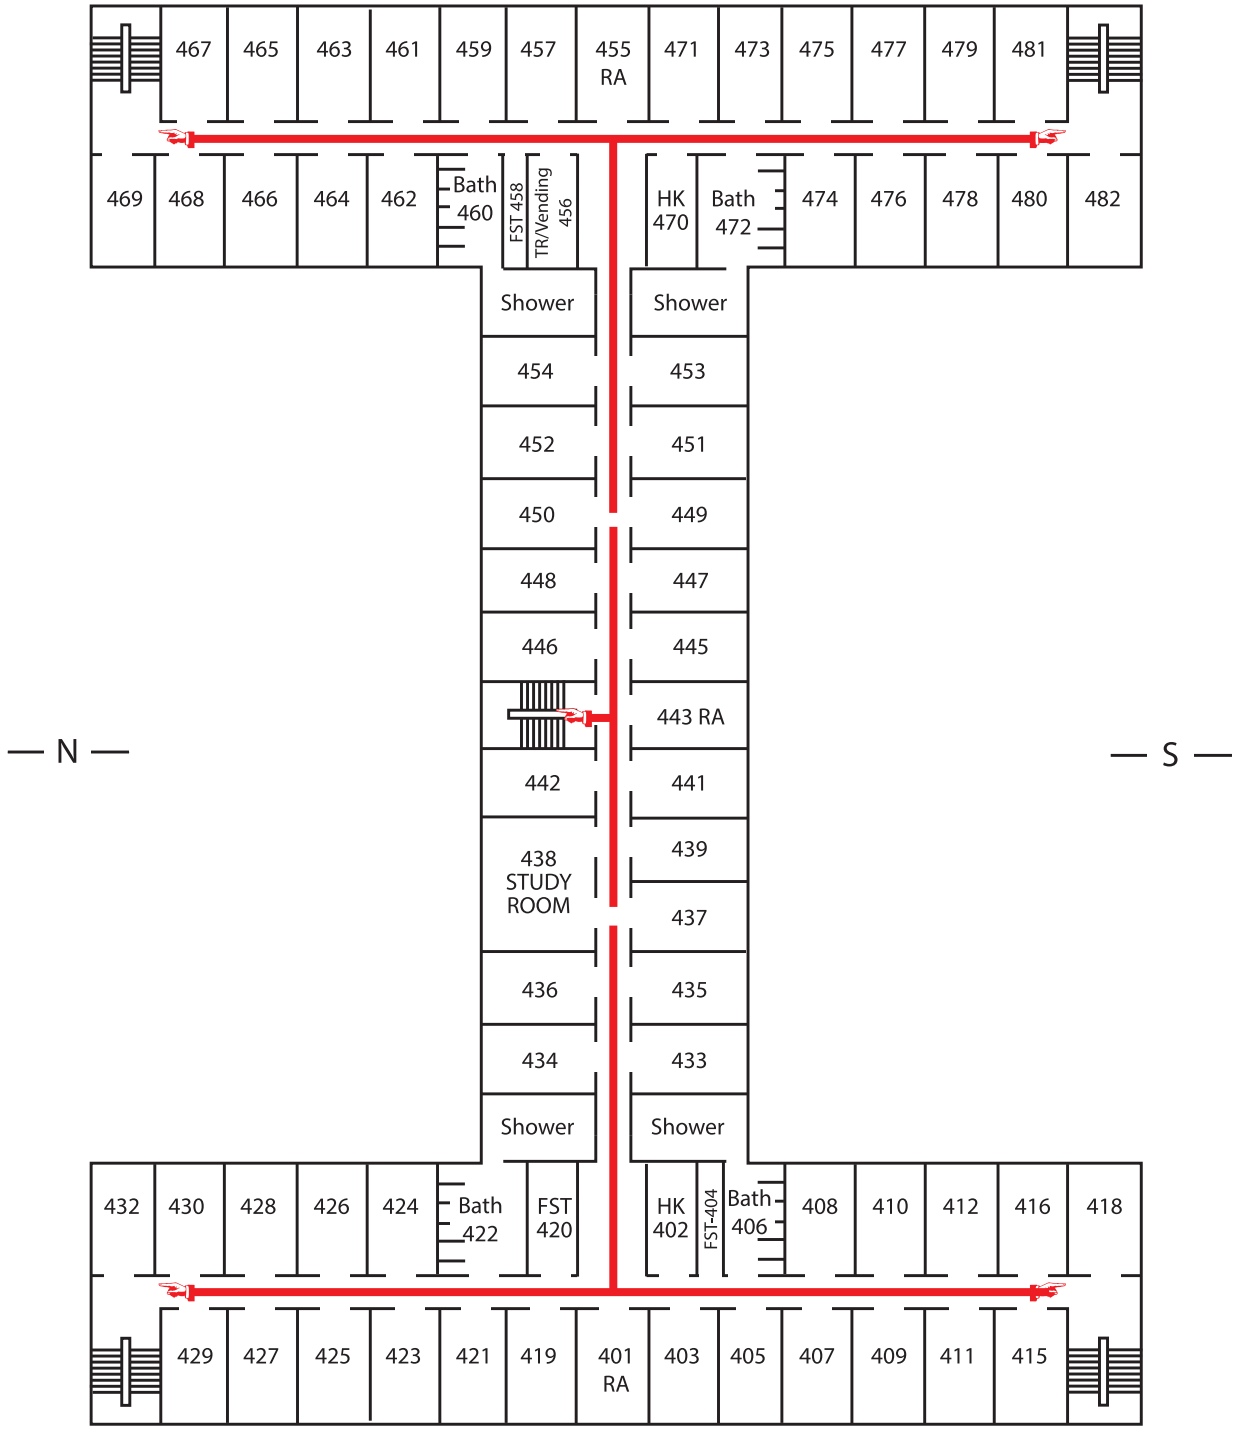

— E —

— N —

— S —

— W —

Front

- AV - Audio/ Visual
- HK - Housekeeping
- FST - Facility Storage
- RA - Resident Advisor
- TR - Trash Room
- - EMERGENCY EXITS

LEGACY HALL
4th Floor